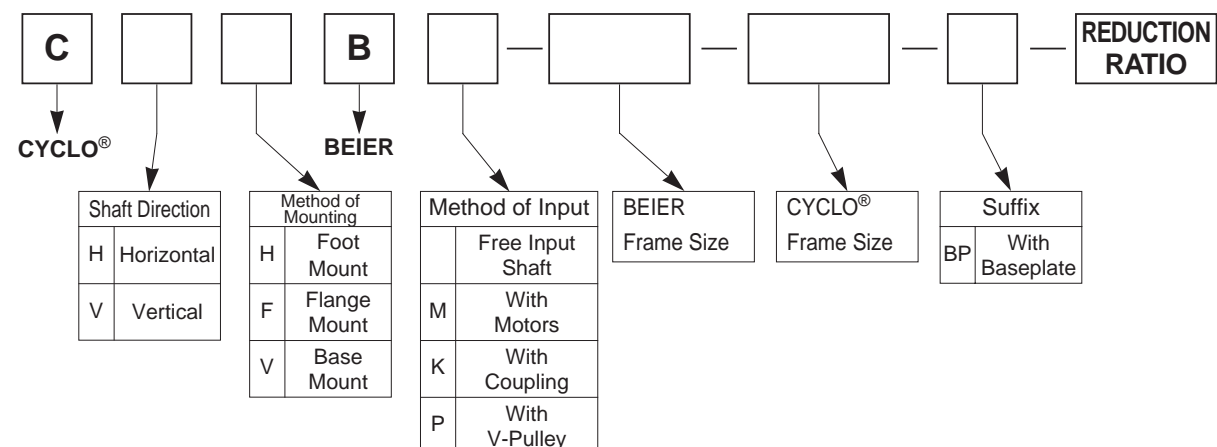

**1-3) Type of Variator**

Respective codes and motor nomenclature are shown below. Please verify that the type you received conforms to what you ordered.

**● Nomenclature**

**BASIC**

**BEIER VARIATOR**

**BEIER VARIATOR (Built in Gear Type)**

**BEIER-CYCLO® VARIATOR**

**1-4) Type of Motor**

Respective codes and motor nomenclature are shown below. Please verify that the type you received conforms to what you ordered.

• For Cyclo **with a servo motor**, **DC motor** or **Vector motor**, refer to the respective motor maintenance manual.