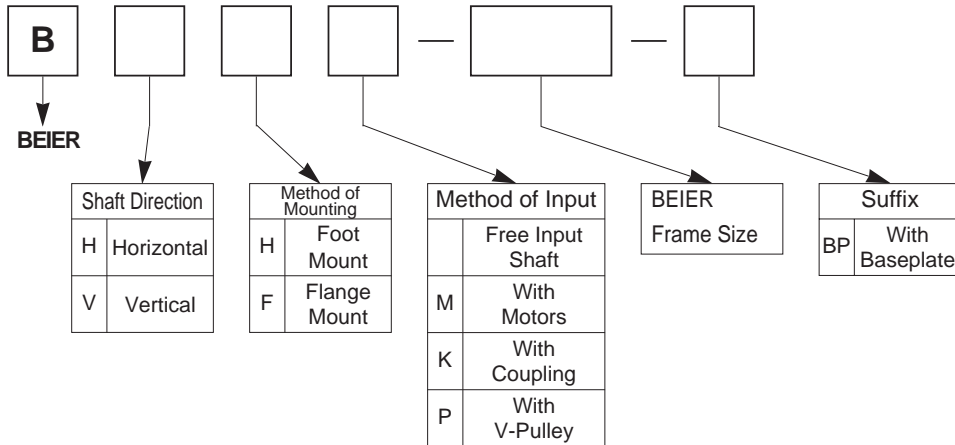

**1-3) Type of Variator**

Respective codes and motor nomenclature are shown below. Please verify that the type you received conforms to what you ordered.

**● Nomenclature**

**BASIC**

**BEIER VARIATOR**

**BEIER VARIATOR (Built in Gear Type)**

**BEIER-CYCLO® VARIATOR**

**1-4) Type of Motor**

Respective codes and motor nomenclature are shown below. Please verify that the type you received conforms to what you ordered.

• For Cyclo **with a servo motor**, **DC motor** or **Vector motor**, refer to the respective motor maintenance manual.