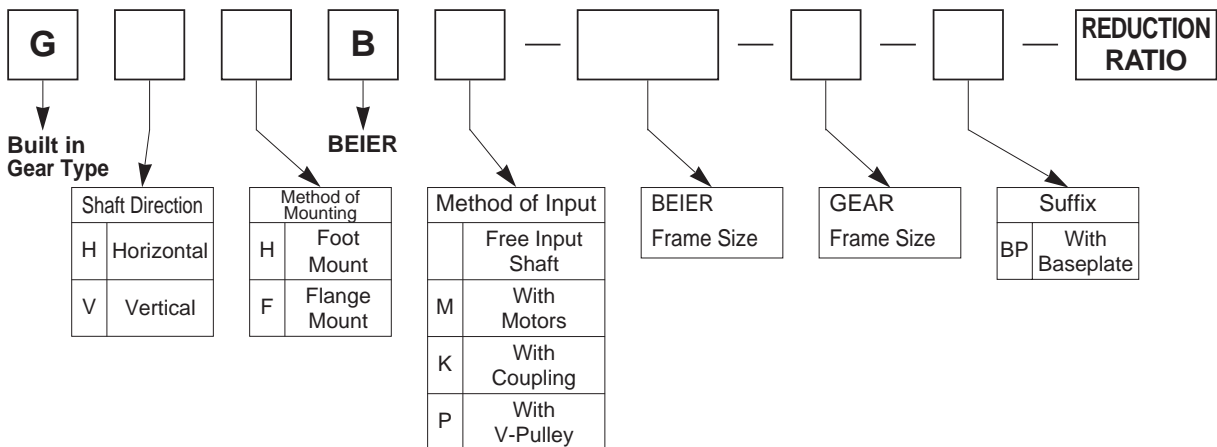

**1-3) Type of Variator**

Respective codes and motor nomenclature are shown below. Please verify that the type you received conforms to what you ordered.

**● Nomenclature**

**BASIC**

**BEIER VARIATOR**

**BEIER VARIATOR (Built in Gear Type)**

**BEIER-CYCLO® VARIATOR**

**1-4) Type of Motor**

Respective codes and motor nomenclature are shown below. Please verify that the type you received conforms to what you ordered.

• For Cyclo **with a servo motor**, **DC motor** or **Vector motor**, refer to the respective motor maintenance manual.